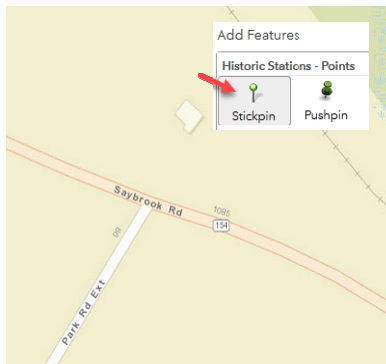

- Upload into AGOL
 - Choose attributes to display

1 Choose an attribute to show

- Chester Station
- Deep River Station
- Essex Station
- Goodspeed Station

Pop-ups

- Text, media, charts, URL links
 - CSV field, manually enter

Custom Attribute Display

Use the area below to define, format, and lay out the information you want to display.

- Content

- Media

Creating a Layer

- Map Note

Points

Title: Arnolds Station

Description: Arnolds Station was once a stop on the Connecticut Valley Railroad.

Image URL: <http://s.uconn.edu/arnolds>

Image Link URL: <http://s.uconn.edu/arnolds>

DELETED CHANGE SYMBOL CLOSE

- Save layer