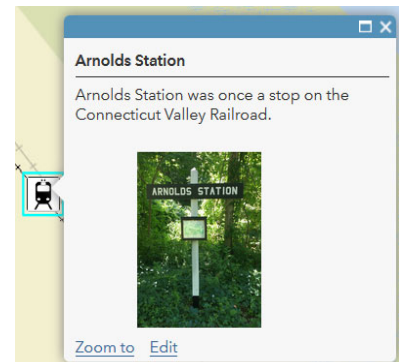

- Upload into AGOL
 - Choose attributes to display

1 Choose an attribute to show

- Chester Station
- Deep River Station
- Essex Station
- Goodspeed Station

Pop-ups

- Text, media, charts, URL links
 - CSV field, manually enter

Custom Attribute Display

Use the area below to define, format, and lay out the information you want to display.

- Content

- Media

Creating a Layer

- Map Note

Points

Title: Arnolds Station

Description: Arnolds Station was once a stop on the Connecticut Valley Railroad.

Image URL: <http://s.uconn.edu/arnolds>

Image Link URL: <http://s.uconn.edu/arnolds>

DELETED CHANGE SYMBOL CLOSE

- Save layer