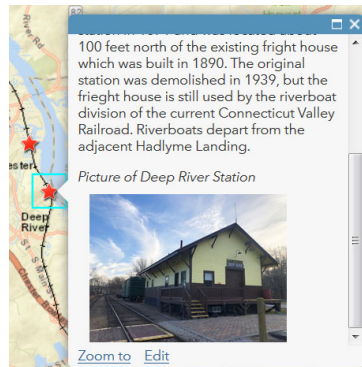

- Upload into AGOL
 - Choose attributes to display

1 Choose an attribute to show

- Chester Station
- Deep River Station
- Essex Station
- Goodspeed Station

Pop-ups

- Text, media, charts, URL links
 - CSV field, manually enter

Custom Attribute Display

Use the area below to define, format, and lay out the information you want to display.

- Content

- Media

Creating a Layer

- Map Note

Points

Title: Arnolds Station